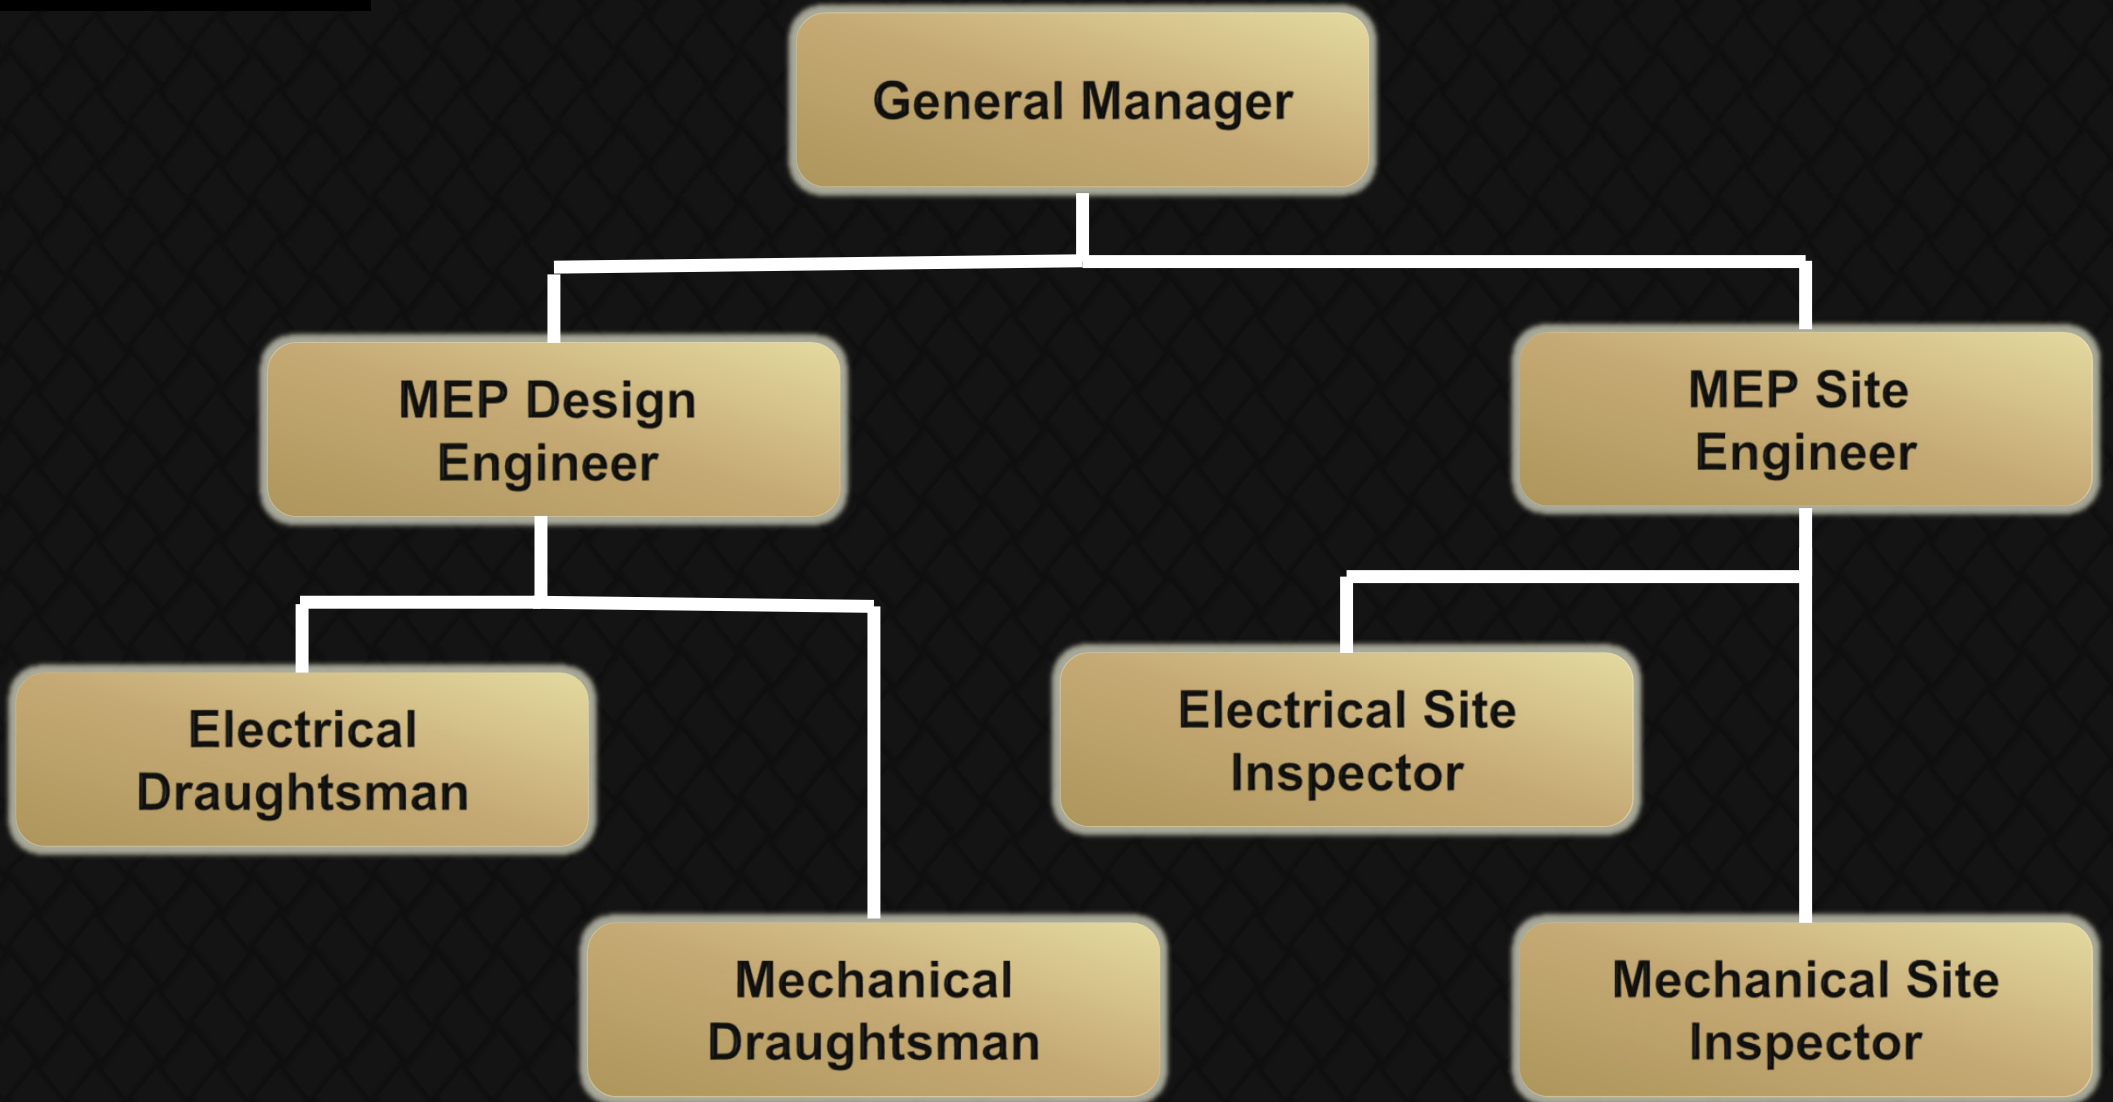

ORGANIZATION CHART